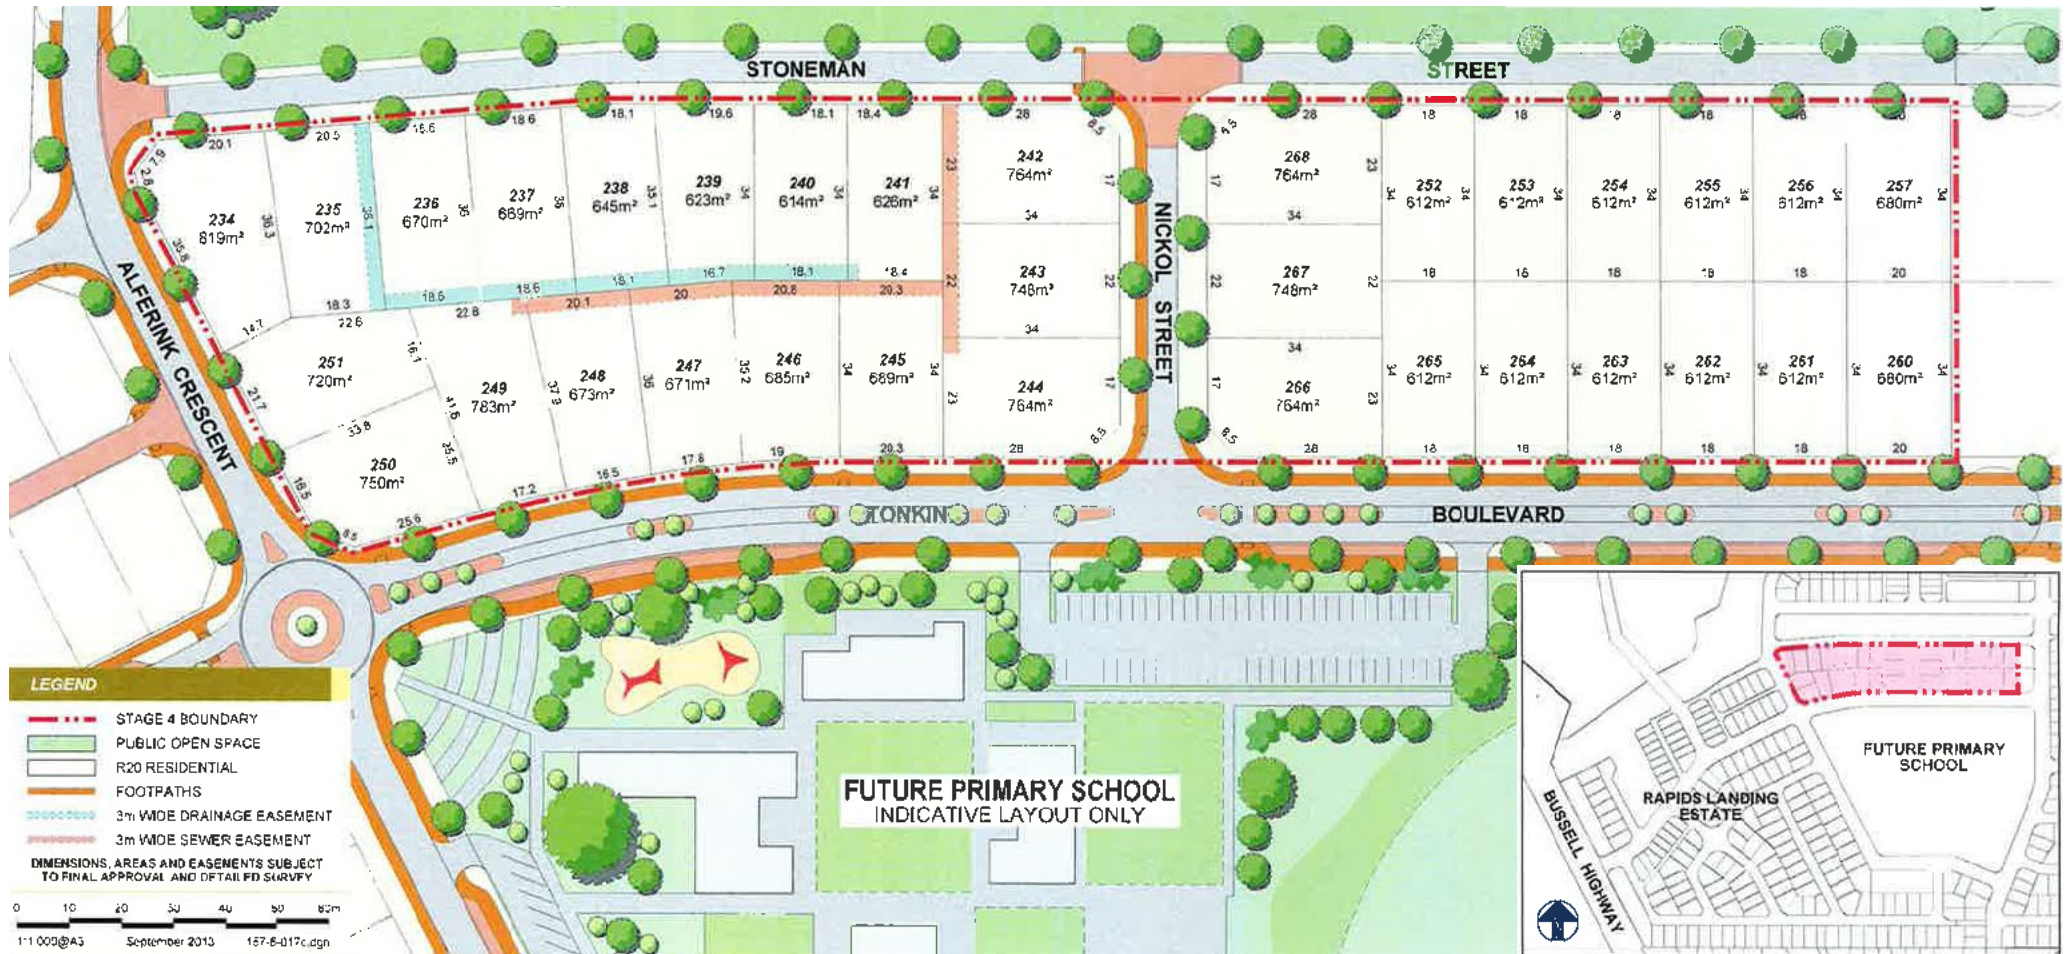

Stage 4 Village Green

RAPIDSLANDING
Margaret River

Steve Harry 0428 933 327

Land Sales Office - Open Daily 11am-4pm
Cnr Bussell Hwy & Tonkin Boulevard, south-end of Town